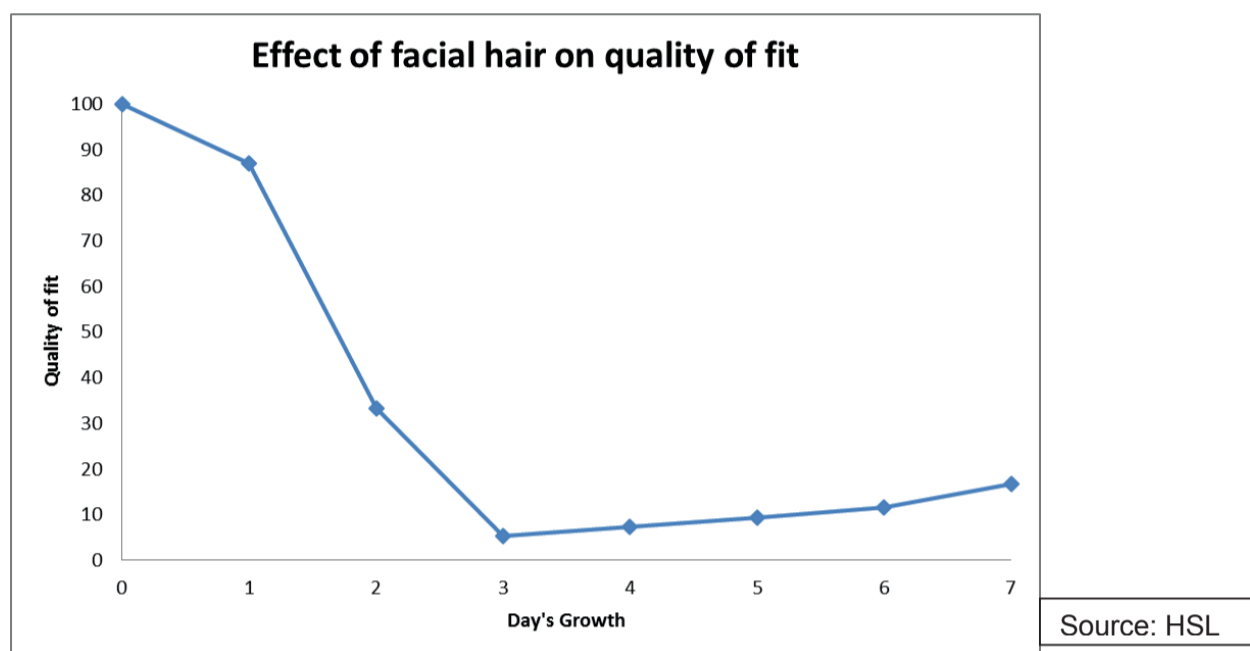

LOcHER
Learning Occupational Health
by Experiencing Risks

Poster design: Mathew Clatworthy
and Matthew Walters

THIS MOVEMBER - SHAVE!

Facial hair prevents RPE fitting correctly

2 day stubble

7 day stubble

**Shave your hair 2 save
your lungs**